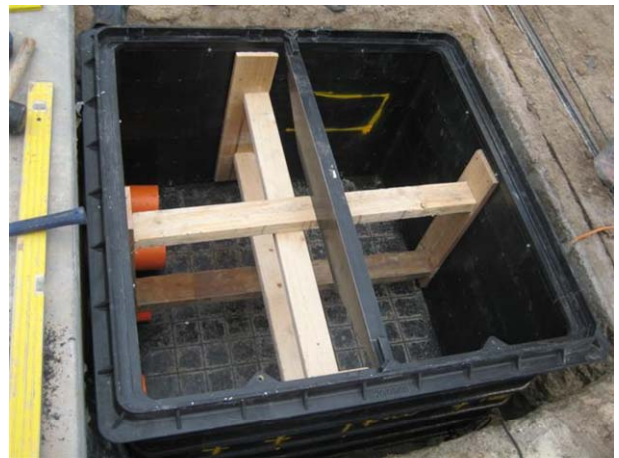

Now available! **ROCPAC**
INTERNATIONAL

Humes 1200 x 1200 Modular Chamber System.

The package now includes a levelling system in every package to allow installation on sloping ground.

Rocpac order code: 33130